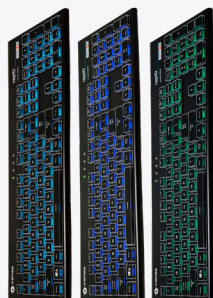

Features

- RFID reader
- Waterproof, washable design
- Rated IP68
- Membrane switch for quieter, faster key response
- Quick Connect functionality - USB plug and play connectivity
- Flexible charging via USB interface
- 1-year warranty